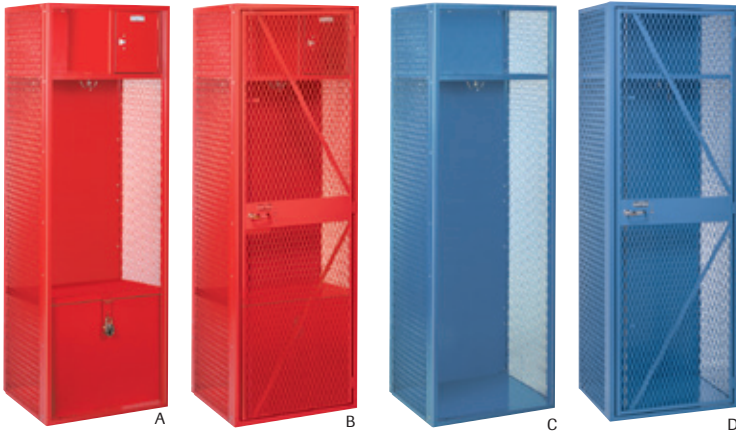

SPECIFICATION SUMMARY

All-Welded

- All seams and Joints welded for rigidity
- Optional compartments shipped knocked down
- 16-gauge body parts with 18-gauge backs
- Full loop type hinges
- Powder coat finish
- 13-gauge expanded metal door or 14-gauge sheet metal or no door
- 16-gauge frame
- 13-gauge expanded metal sides or optional 16-gauge sheet metal
- All metal locking systems
- Chrome plated turn handles

Knocked Down

- 13-gauge expanded metal door or 14-gauge sheet metal or 16-gauge sheet metal or no door
- 16-gauge frame
- 13-gauge expanded metal sides or optional 16-gauge sheet metal
- All metal locking systems
- Chrome plated turn handles
- Powder coat finish

A- Deluxe Collegiate Lockers offer additional security for special equipment or assigned gear. 18" high interior compartment bench with padlock hasp. Upper compartment door may also be equipped with built-in key or combination lock.

All doors on single, double and triple tier lockers feature bright, chrome plated handles with built in padlock attachment. Number plates mount above handle, and built in key locks or combination locks may be added to the right of the handle.