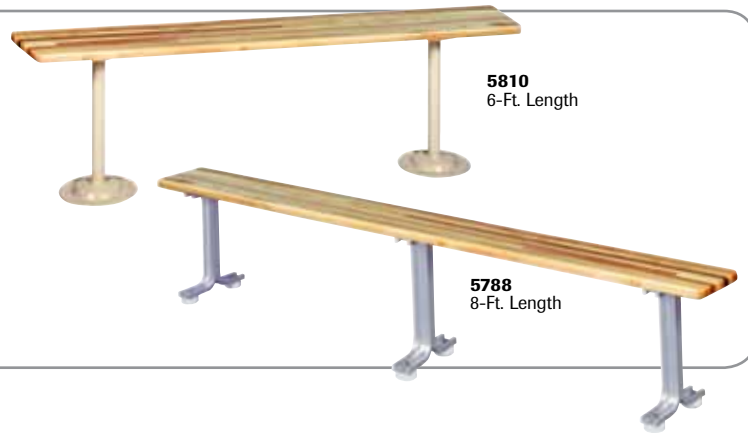

Hardwood and Plastic Laminate Top Locker Room Benches

- Selected hardwoods or smooth plastic laminates deliver strength and beauty
- Lightweight, anodized aluminum or painted steel pedestals
- Painted steel pedestals are stocked in Dove Gray and Putty
- Eight different sizes, from three feet to ten feet in length deliver all the versatility, styling and performance required

Note: Each pedestal shall be attached to top by screws and shall be anchored to floor by suitable anchors.