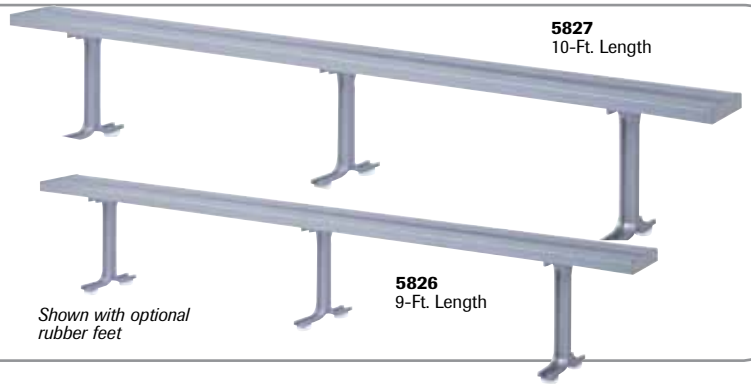

All Aluminum Locker Room Benches

- Sleek, new contemporary design
- Lightweight, corrosion resistant anodized aluminum bench and pedestals meet virtually any requirement for strength and durability
- Easy to maintain 9½" w x 2" h bench planks have softly rounded edges and center braces for comfortable seating
- Optional rubber feet and/or concrete wedge anchors

Note: Each pedestal shall be attached to top by screws and shall be anchored to floor by suitable anchors.

Hardwood and Plastic Laminate Top Locker Room Benches

- Selected hardwoods or smooth plastic laminates deliver strength and beauty
- Lightweight, anodized aluminum or painted steel pedestals
- Painted steel pedestals are stocked in Dove Gray and Putty
- Eight different sizes, from three feet to ten feet in length deliver all the versatility, styling and performance required