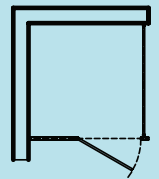

Toilet Partitions 1-2-3

Quickly upgrade your washrooms.

No muss! No fuss!

Bradley
has you
covered!

Between-Wall

In-Corner

In-Corner ADA

Most popular designs with you in mind

- ✓ Materials for every budget
- ✓ Colors and finishes for every application
- ✓ Standard mounting – floor mounted overhead braced
- ✓ Quote not required

MATERIAL

BRADLEY
PART NUMBER DESCRIPTION

DIMENSIONS

In-Corner

In Corner ADA Stall

ICADA-xxxx	One In-Corner ADA Stall	60" (1524 mm) wide
------------	-------------------------	--------------------

In-Corner ADA

Urinal Screens

WHUS12-xxxx	Urinal Screen	12" w x 42" h (305 mm w x 1067 mm h)
WHUS18-xxxx	Urinal Screen	18" w x 42" h (457 mm w x 1067 mm h)
WHUS24-xxxx	Urinal Screen	24" w x 42" h (610 mm w x 1067 mm h)